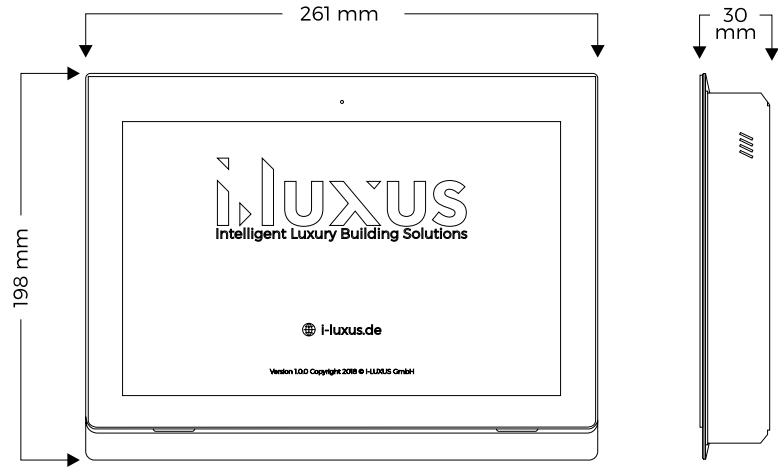

10.1" TOUCH PANEL