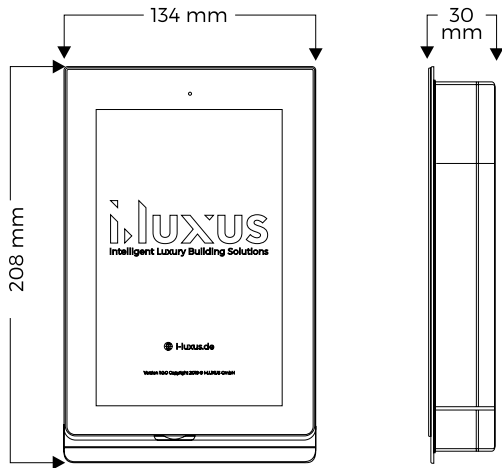

## EOZ Touch Panel

7 Inch EOZ Touch Panel

10.1 Inch EOZ Touch Panel

Our EOZ software presents the same interface on all platforms. Every change you make to the master product is reflected simultaneously on the paired tablet software, mobile software and touch screens, if available.

## 10.1" TOUCH PANEL